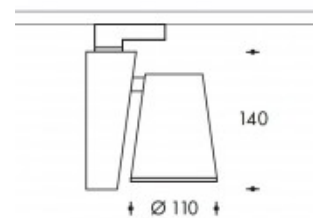

3500K Terni 26W 3450lm Premium White CRI>90

PHILIPS

Product number	313920
Color	White
Total Power consumption (LED + Driver)	30W
Type LED	PHILIPS Fortimo SLM Gen7
Light color	3500K
Lumen output	3450lm (Max 4030lm)
CRI	>90 Premium White
Beam angle	24°
IP-rating	IP20