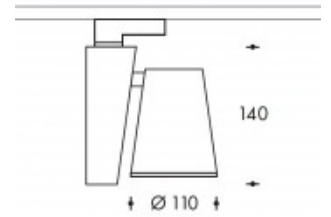

4000K Terni 26W 3550lm Premium White CRI>90**PHILIPS**

| | |
|---|--------------------------|
| Product number | 303920 |
| Color | White |
| Total Power consumption (LED + Driver) | 30W |
| Type LED | PHILIPS Fortimo SLM Gen7 |
| Light color | 4000K |
| Lumen output | 3550lm (Max 4360lm) |
| CRI | >90 Premium White |
| Beam angle | 24° |
| IP-rating | IP20 |