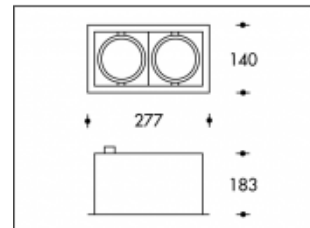

2x 70W/930 CDM-TC Grijs Texas Elite Philips

**PHILIPS**

Product number	099741S70
Color	Grey
Total Power consumption (LED + Driver)	148W
Light color	3000K
Lumen output	15600lm
CRI	>90
Beam angle	45°
Cut-out	124x258mm
IP-rating	IP20