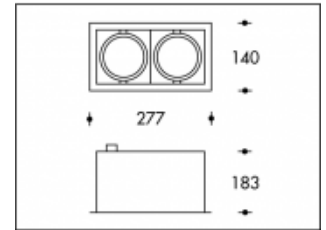

35W/930 CDM-TC Grey Texas Elite Philips

**PHILIPS**

Product number 099741S35

Color Grey

Total Power consumption (LED + Driver) 74W

Light color 3000K

Lumen output 7800lm

CRI >90

Beam angle 45°

Cut-out 124x258mm

IP-rating IP20