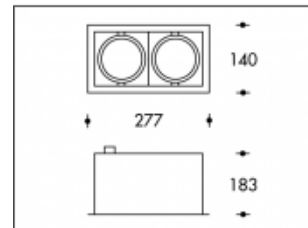

50W/930 CDM-TC Grey Texas Elite Philips**PHILIPS**

Product number 099741S50

Color Grey

Total Power consumption (LED + Driver) 110W

Light color 3000K

Lumen output 10800lm

CRI >90

Beam angle 45°

Cut-out 124x258mm

IP-rating IP20