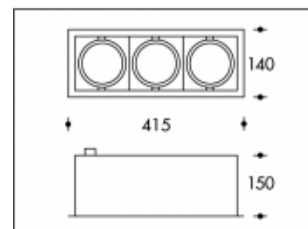

3x 50W/930 CDM-TC Grijs Texas Elite Philips

**PHILIPS**

Product number	099742S50
Color	Grey
Total Power consumption (LED + Driver)	165W
Light color	3000K
Lumen output	16200lm
CRI	>90
Beam angle	45°
Cut-out	124x395mm
IP-rating	IP20