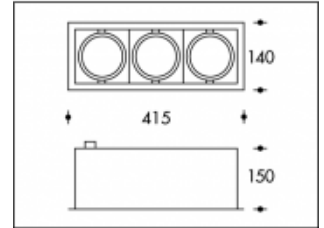

3x 70W/930 CDM-TC Grijs Texas Elite Philips

PHILIPS

Product number 099742S70

Color Grey

Total Power consumption (LED + Driver) 222W

Light color 3000K

Lumen output 23400lm

CRI >90

Beam angle 45°

Cut-out 124x395mm

IP-rating IP20