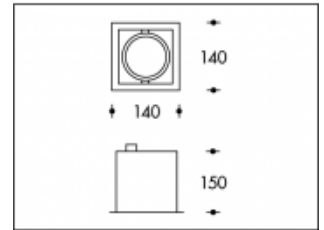

35W/930 CDM-TC Grey Texas Elite Philips

**PHILIPS**

Product number	099740S35
Color	Grey
Total Power consumption (LED + Driver)	39W
Light color	3000K
Lumen output	4000lm
CRI	>90
Beam angle	45°
Cut-out	124x124mm
IP-rating	IP20