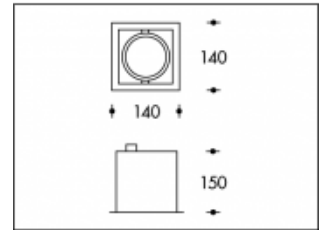

50W/930 CDM-TC Grey Texas Elite Philips

**PHILIPS**

Product number	099740S50
Color	Grey
Total Power consumption (LED + Driver)	55W
Light color	3000K
Lumen output	5400lm
CRI	>90
Beam angle	45°
Cut-out	124x124mm
IP-rating	IP20