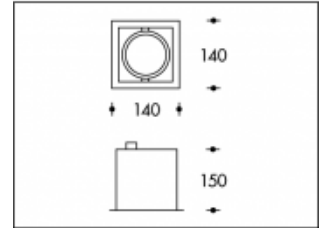

## 70W/930 CDM-TC Grey Texas Elite Philips

**PHILIPS**

**Product number** 099740S70

**Color** Grey

**Total Power consumption (LED + Driver)** 74W

**Light color** 3000K

**Lumen output** 7800lm

**CRI** >90

**Beam angle** 45°

**Cut-out** 124x124mm

**IP-rating** IP20