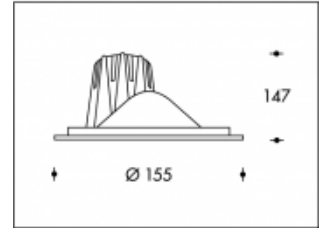

50W/930 CDM-TC Grey Tucson Elite Philips

**PHILIPS**

Product number	111447S50
Color	Grey
Total Power consumption (LED + Driver)	55W
Light color	3000K
Lumen output	5400lm
CRI	>90
Beam angle	45°
Cut-out	140mm
IP-rating	IP20