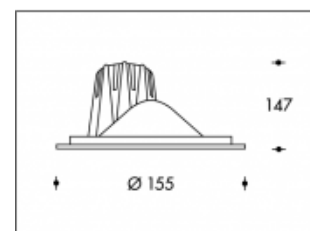

70W/930 CDM-TC Grey Tucson Elite Philips

**PHILIPS**

Product number	111447S70
Color	Grey
Total Power consumption (LED + Driver)	74W
Light color	3000K
Lumen output	7800lm
CRI	>90
Beam angle	45°
IP-rating	IP20