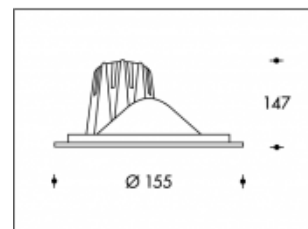

## 35W/930 CDM-TC White Tucson Elite Philips

**PHILIPS**

|   |           |
|---|-----------|
| <b>Product number</b>                         | 111446S35 |
| <b>Color</b>                                  | White     |
| <b>Total Power consumption (LED + Driver)</b> | 39W       |
| <b>Light color</b>                            | 3000K     |
| <b>Lumen output</b>                           | 4000lm    |
| <b>CRI</b>                                    | >90       |
| <b>Beam angle</b>                             | 45°       |
| <b>Cut-out</b>                                | 140mm     |
| <b>IP-rating</b>                              | IP20      |