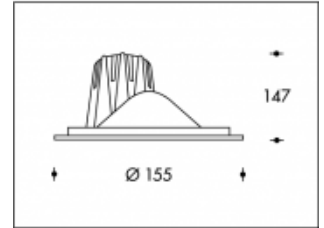

70W/930 CDM-TC White Tucson Elite Philips

**PHILIPS**

Product number	111446S70
Color	White
Total Power consumption (LED + Driver)	74W
Light color	3000K
Lumen output	7800lm
CRI	>90
Beam angle	45°
Cut-out	140mm
IP-rating	IP20