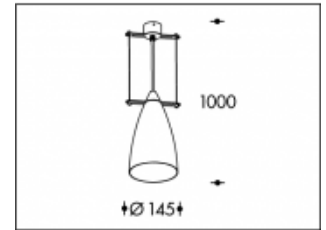

LED Bulb E27 Grey Vicenta

Product number	15420
Color	Grey
Total Power consumption	Max 20W
Light color	3000K
Lumen output	max 2000lm
CRI	>80
Beam angle	45°
IP-rating	IP20