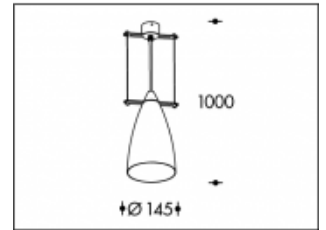

LED Bulb E27 Grey Vicenta

Product number	15420
Color	Grey
Total Power consumption	Max 20W
Light color	3000K
Lumen output	max 2000lm
CRI	>80
Beam angle	45°
IP-rating	IP20