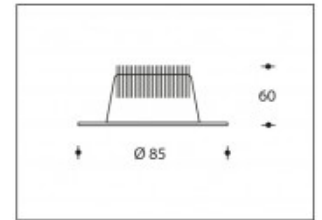

2700K DALI Dimmable Vigo 10W 750lm CRI >85**SHARP**

Product number	111901D
Color	White
Total Power consumption (LED + Driver)	11,5W
Light color	2700K
Lumen output	750lm
CRI	>85
Beam angle	45°
Cut-out	74mm
IP-rating	IP44