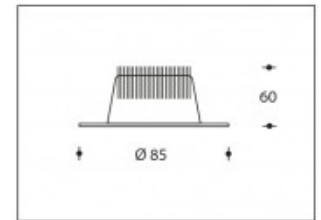

3000K DALI Dimmable Vigo 10W 800lm CRI >85

Product number	111900D
Color	White
Total Power consumption (LED + Driver)	11,5W
Light color	3000K
Lumen output	800lm
CRI	>85
Beam angle	45°
Cut-out	74mm
IP-rating	IP44

SHARP