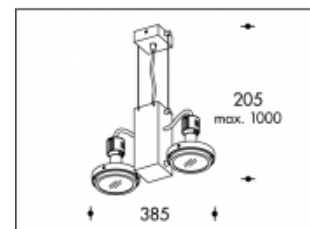

3000K 2x35W CDM-T G12 Grey Viviana

Product number	15412S93
Color	Grey
Total Power consumption	78W
Light color	3000K
Lumen output	8000lm
CRI	>90
Beam angle	45°
IP-rating	IP20