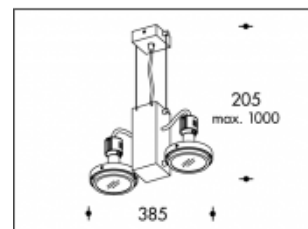

3000K 2x70W CDM-T G12 Grey Viviana

Product number	15412S93
Color	Grey
Total Power consumption	150W
Light color	3000K
Lumen output	16000lm
CRI	>90
Beam angle	45°
IP-rating	IP20