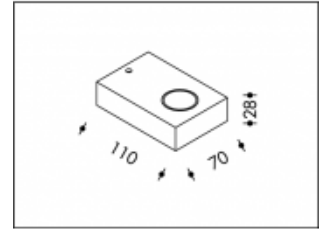

3000K Allegra 2x1W Grey

Product number	15358
Color	Grey
Total Power consumption (LED + Driver)	3W
Light color	3000K
Lumen output	-
CRI	>85
Beam angle	-
Cut-out	-
IP-rating	IP20