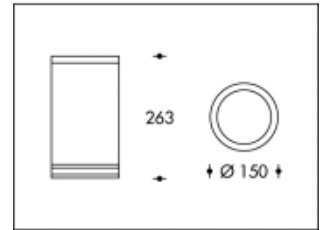

3000K Hamburg 35W CDM-T Grey

Product number	103554C
Color	Grey
Total Power consumption (LED + Driver)	39W
Light color	3000K
Lumen output	4000lm
CRI	>85
Beam angle	45°
IP-rating	IP67