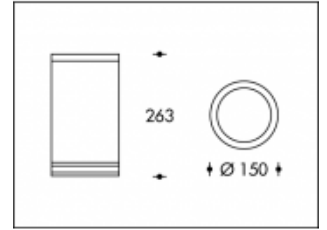

3000K Hamburg 70W CDM-T Anthracite

Product number	103558C
Color	Anthracite
Total Power consumption (LED + Driver)	74W
Light color	3000K
Lumen output	8000lm
CRI	>85
Beam angle	45°
IP-rating	IP67